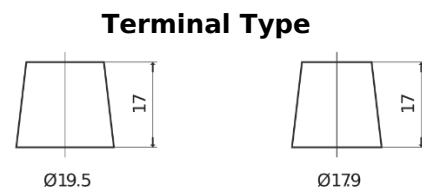

Product overview

Batteries for Trucks, Buses, Construction, Agriculture

StartPRO TG2254

| | |
|--------------------------------|---------------|
| Part number | TG2254 |
| Technology | Flooded |
| EAN/GTIN | 3661024057448 |
| Voltage | 12 V |
| Capacity | 225 Ah |
| CCA | 1200 A |
| Length | 518 mm |
| Width | 274 mm |
| Height | 240 mm |
| Box size | D06 |
| Polarity | ETN 4 |
| Terminal Type | EN taper post |
| Hold Down | B0 |
| Weights (subject of variation) | 54.90 kg |