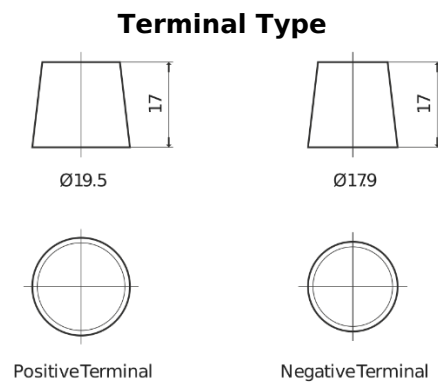

Product overview

Batteries for Trucks, Buses, Construction, Agriculture

StartPRO FG2254

Part number	FG2254
Technology	Flooded
EAN/GTIN	3661024047258
Voltage	12 V
Capacity	225 Ah
CCA	1200 A
Length	518 mm
Width	274 mm
Height	240 mm
Box size	D06
Polarity	ETN 4
Terminal Type	EN taper post
Hold Down	B0
Weights (subject of variation)	54.90 kg