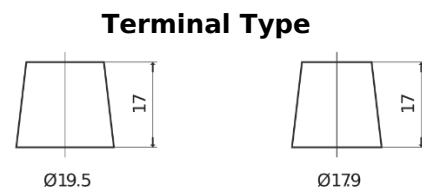

Product overview

Batteries for Trucks, Buses, Construction, Agriculture

StartPRO TG2253

| | |
|--------------------------------|---------------|
| Part number | TG2253 |
| Technology | Flooded |
| EAN/GTIN | 3661024057431 |
| Voltage | 12 V |
| Capacity | 225 Ah |
| CCA | 1200 A |
| Length | 518 mm |
| Width | 274 mm |
| Height | 240 mm |
| Box size | D06 |
| Polarity | ETN 3 |
| Terminal Type | EN taper post |
| Hold Down | B0 |
| Weights (subject of variation) | 54.90 kg |