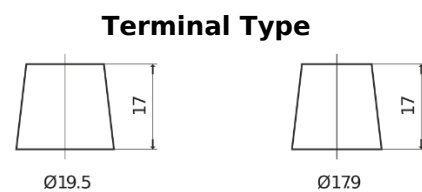

Product overview

Batteries for Trucks, Buses, Construction, Agriculture

StartPRO TG2253

Part number	TG2253
Technology	Flooded
EAN/GTIN	3661024057431
Voltage	12 V
Capacity	225 Ah
CCA	1200 A
Length	518 mm
Width	274 mm
Height	240 mm
Box size	D06
Polarity	ETN 3
Terminal Type	EN taper post
Hold Down	B0
Weights (subject of variation)	54.90 kg