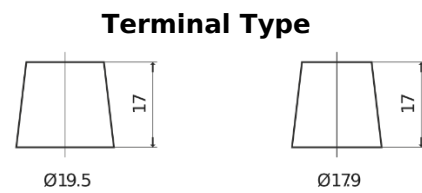

Product overview

Batteries for Trucks, Buses, Construction, Agriculture

StartPRO FG2253

| | |
|--------------------------------|---------------|
| Part number | FG2253 |
| Technology | Flooded |
| EAN/GTIN | 3661024047241 |
| Voltage | 12 V |
| Capacity | 225 Ah |
| CCA | 1200 A |
| Length | 518 mm |
| Width | 274 mm |
| Height | 240 mm |
| Box size | D06 |
| Polarity | ETN 3 |
| Terminal Type | EN taper post |
| Hold Down | B0 |
| Weights (subject of variation) | 54.90 kg |