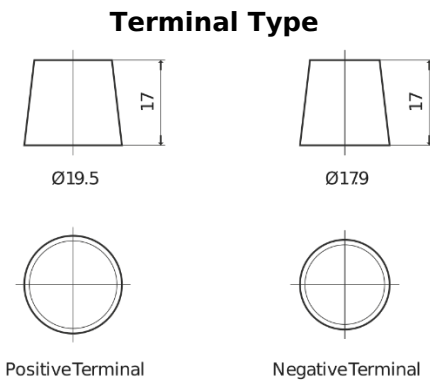

Product overview

Batteries for Trucks, Buses, Construction, Agriculture

StartPRO FG2253

Part number	FG2253
Technology	Flooded
EAN/GTIN	3661024047241
Voltage	12 V
Capacity	225 Ah
CCA	1200 A
Length	518 mm
Width	274 mm
Height	240 mm
Box size	D06
Polarity	ETN 3
Terminal Type	EN taper post
Hold Down	B0
Weights (subject of variation)	54.90 kg