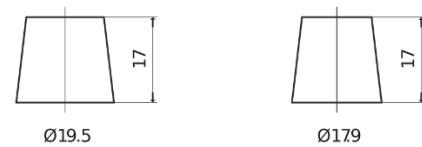

**Product overview**

Batteries for Trucks, Buses, Construction, Agriculture

**StartPRO TG1402**

Part number	TG1402
Technology	Flooded
EAN/GTIN	3661024055345
Voltage	12 V
Capacity	140 Ah
CCA	900 A
Length	508 mm
Width	175 mm
Height	205 mm
Box size	ATM
Polarity	ETN 0
Terminal Type	EN taper post
Hold Down	B1
Weights (subject of variation)	33.80 kg

**Polarity**

**Terminal Type**

Positive Terminal

Negative Terminal

**Hold Down**

Design, features and specifications are subject to change without notice. We disclaim any representation or warranty, express or implied, concerning the data or recommendations, and in no event shall be liable for any loss or damage claimed to have arisen as a result. Some products may not be available in your local market.