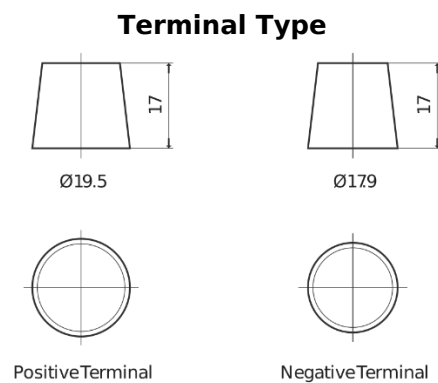

**Product overview**

Batteries for Marine and Leisure

**Dual AGM EP2100**

Part number	EP2100
Technology	AGM
EAN/GTIN	3661024035934
Voltage	12 V
Capacity	240 Ah
CCA	1200 A
Watt hour	2100 Wh
Length	518 mm
Width	274 mm
Height	240 mm
Box size	D06
Polarity	ETN 3
Terminal Type	EN taper post
Hold Down	B0
Weights (subject of variation)	70.00 kg