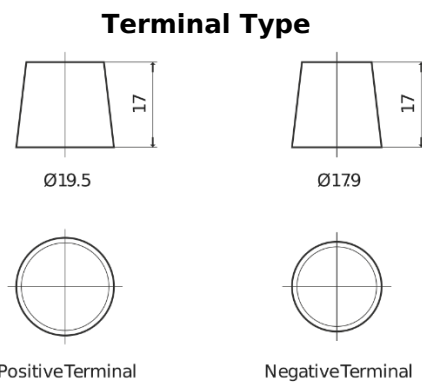

Product overview

Batteries for Marine and Leisure

Dual AGM EP2100

Part number	EP2100
Technology	AGM
EAN/GTIN	3661024035934
Voltage	12 V
Capacity	240 Ah
CCA	1200 A
Watt hour	2100 Wh
Length	518 mm
Width	274 mm
Height	240 mm
Box size	D06
Polarity	ETN 3
Terminal Type	EN taper post
Hold Down	B0
Weights (subject of variation)	70.00 kg