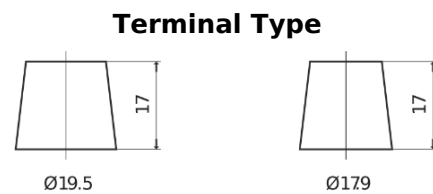

Product overview

Batteries for Trucks, Buses, Construction, Agriculture

PowerPRO Agri&Construction EJ1523

Part number	EJ1523
Technology	Flooded
EAN/GTIN	3661024036900
Voltage	12 V
Capacity	152.0 Ah
CCA	1130 A
Length	513 mm
Width	189 mm
Height	223 mm
Box size	D04
Polarity	ETN 3
Terminal Type	EN taper post
Hold Down	B0
Weights (subject of variation)	40.30 kg