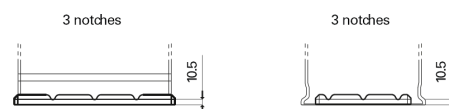

Product overview

Batteries for Trucks, Buses, Construction, Agriculture

PowerPRO Agri&Construction EJ1355

| | |
|--------------------------------|---------------|
| Part number | EJ1355 |
| Technology | Flooded |
| EAN/GTIN | 3661024036955 |
| Voltage | 12 V |
| Capacity | 135.0 Ah |
| CCA | 1000 A |
| Length | 514 mm |
| Width | 175 mm |
| Height | 210 mm |
| Box size | DB8 |
| Polarity | ETN 3 |
| Terminal Type | EN taper post |
| Hold Down | B3 |
| Weights (subject of variation) | 36.00 kg |

Polarity

Terminal Type

Hold Down

Design, features and specifications are subject to change without notice. We disclaim any representation or warranty, express or implied, concerning the data or recommendations, and in no event shall be liable for any loss or damage claimed to have arisen as a result. Some products may not be available in your local market.