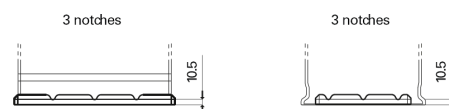

Product overview

Batteries for Trucks, Buses, Construction, Agriculture

PowerPRO Agri&Construction EJ1355

Part number	EJ1355
Technology	Flooded
EAN/GTIN	3661024036955
Voltage	12 V
Capacity	135.0 Ah
CCA	1000 A
Length	514 mm
Width	175 mm
Height	210 mm
Box size	DB8
Polarity	ETN 3
Terminal Type	EN taper post
Hold Down	B3
Weights (subject of variation)	36.00 kg

Polarity

Terminal Type

Positive Terminal

Negative Terminal

Hold Down

Design, features and specifications are subject to change without notice. We disclaim any representation or warranty, express or implied, concerning the data or recommendations, and in no event shall be liable for any loss or damage claimed to have arisen as a result. Some products may not be available in your local market.