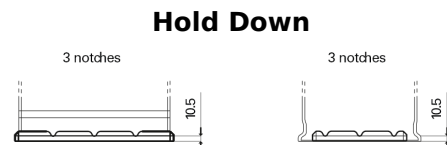

Product overview

Batteries for Trucks, Buses, Construction, Agriculture

PowerPRO Agri&Construction EJ1355

Part number	EJ1355
Technology	Flooded
EAN/GTIN	3661024036955
Voltage	12 V
Capacity	135.0 Ah
CCA	1000 A
Length	514 mm
Width	175 mm
Height	210 mm
Box size	DB8
Polarity	ETN 3
Terminal Type	EN taper post
Hold Down	B3
Weights (subject of variation)	36.00 kg