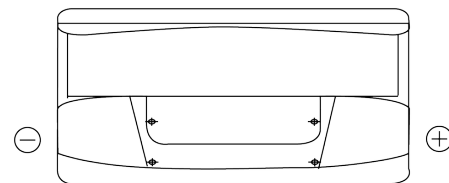

Product overview

Batteries for Trucks, Buses, Construction, Agriculture

PowerPRO Agri&Construction EJ1000

Part number	EJ1000
Technology	Flooded
EAN/GTIN	3661024036986
Voltage	12 V
Capacity	100.0 Ah
CCA	850 A
Length	353 mm
Width	175 mm
Height	190 mm
Box size	L05
Polarity	ETN 0
Terminal Type	EN taper post
Hold Down	B13
Weights (subject of variation)	21.80 kg

Polarity

Terminal Type

Positive Terminal

Negative Terminal

Hold Down

Design, features and specifications are subject to change without notice. We disclaim any representation or warranty, express or implied, concerning the data or recommendations, and in no event shall be liable for any loss or damage claimed to have arisen as a result. Some products may not be available in your local market.