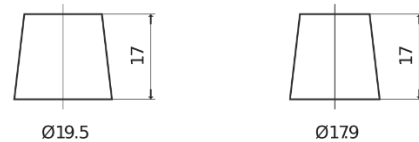

Product overview

Batteries for Trucks, Buses, Construction, Agriculture

PowerPRO Agri&Construction EJ1000

Part number	EJ1000
Technology	Flooded
EAN/GTIN	3661024036986
Voltage	12 V
Capacity	100.0 Ah
CCA	850 A
Length	353 mm
Width	175 mm
Height	190 mm
Box size	L05
Polarity	ETN 0
Terminal Type	EN taper post
Hold Down	B13
Weights (subject of variation)	21.80 kg

Polarity

Terminal Type

Positive Terminal

Negative Terminal

Hold Down

Design, features and specifications are subject to change without notice. We disclaim any representation or warranty, express or implied, concerning the data or recommendations, and in no event shall be liable for any loss or damage claimed to have arisen as a result. Some products may not be available in your local market.