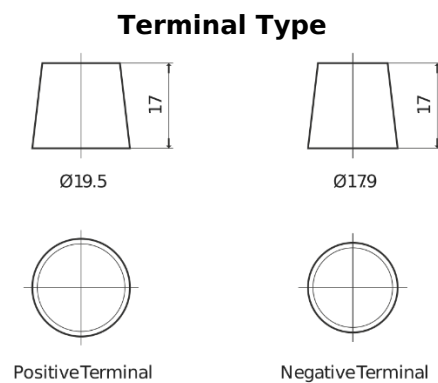

Product overview

Batteries for Trucks, Buses, Construction, Agriculture

StrongPRO EFB+ EE2353

Part number	EE2353
Technology	EFB
EAN/GTIN	3661024036870
Voltage	12 V
Capacity	235 Ah
CCA	1200 A
Length	518 mm
Width	274 mm
Height	240 mm
Box size	D06
Polarity	ETN 3
Terminal Type	EN taper post
Hold Down	B0
Weights (subject of variation)	58.20 kg