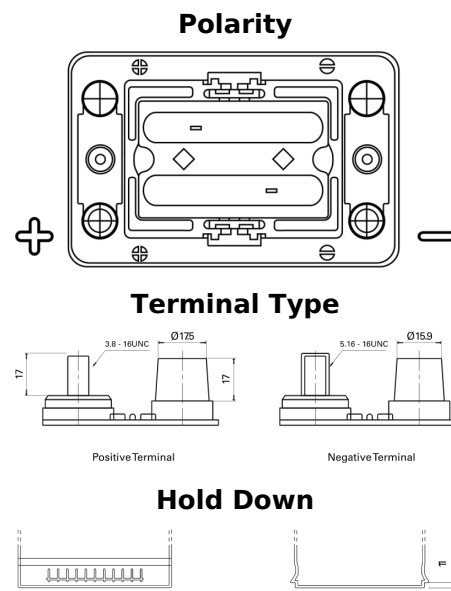

Product overview

Batteries for Trucks, Buses, Construction, Agriculture

PowerPRO Agri&Construction EJ050C

Part number	EJ050C
Technology	AGM
EAN/GTIN	3661024036979
Voltage	12 V
Capacity	50.0 Ah
CCA	800 A
Length	260 mm
Width	173 mm
Height	206 mm
Box size	G34
Polarity	ETN 1
Terminal Type	SAE M 3/8"- 5/16" taper&stud
Hold Down	B7
Weights (subject of variation)	17.90 kg