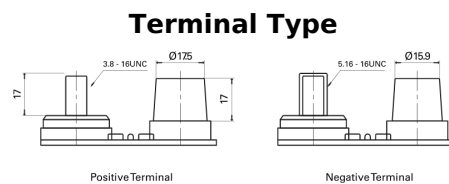

Product overview

Batteries for Trucks, Buses, Construction, Agriculture

PowerPRO Agri&Construction EJ050C

Part number	EJ050C
Technology	AGM
EAN/GTIN	3661024036979
Voltage	12 V
Capacity	50.0 Ah
CCA	800 A
Length	260 mm
Width	173 mm
Height	206 mm
Box size	G34
Polarity	ETN 1
Terminal Type	SAE M 3/8"- 5/16" taper&stud
Hold Down	B7
Weights (subject of variation)	17.90 kg