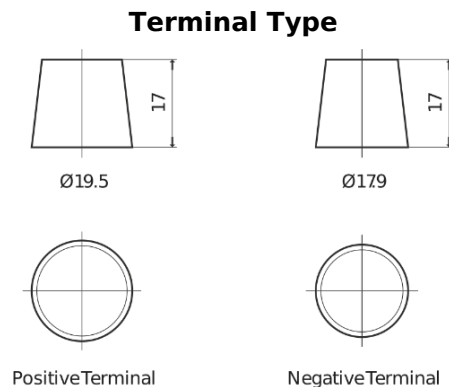

Product overview

Batteries for Trucks, Buses, Construction, Agriculture

StartPRO EG2254

Part number	EG2254
Technology	Flooded
EAN/GTIN	3661024037556
Voltage	12 V
Capacity	225.0 Ah
CCA	1200 A
Length	518 mm
Width	274 mm
Height	240 mm
Box size	D06
Polarity	ETN 4
Terminal Type	EN taper post
Hold Down	B0
Weights (subject of variation)	54.90 kg