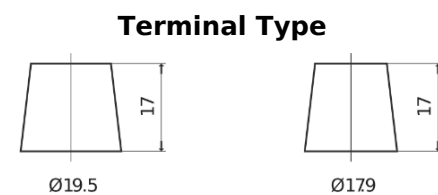

Product overview

Batteries for Trucks, Buses, Construction, Agriculture

StartPRO EG2253

Part number	EG2253
Technology	Flooded
EAN/GTIN	3661024037549
Voltage	12 V
Capacity	225.0 Ah
CCA	1200 A
Length	518 mm
Width	274 mm
Height	240 mm
Box size	D06
Polarity	ETN 3
Terminal Type	EN taper post
Hold Down	B0
Weights (subject of variation)	54.90 kg