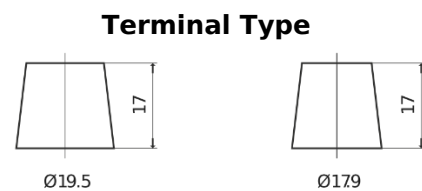

**Product overview**

Batteries for Trucks, Buses, Construction, Agriculture

**EndurancePRO EFB TX2253**

Part number	TX2253
Technology	EFB
EAN/GTIN	3661024056632
Voltage	12 V
Capacity	225 Ah
CCA	1150 A
Length	518 mm
Width	274 mm
Height	240 mm
Box size	D06
Polarity	ETN 3
Terminal Type	EN taper post
Hold Down	B0
Weights (subject of variation)	60.10 kg