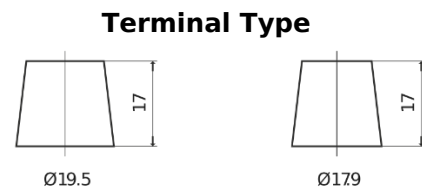

Product overview

Batteries for Trucks, Buses, Construction, Agriculture

EndurancePRO EFB TX2253

Part number	TX2253
Technology	EFB
EAN/GTIN	3661024056632
Voltage	12 V
Capacity	225 Ah
CCA	1150 A
Length	518 mm
Width	274 mm
Height	240 mm
Box size	D06
Polarity	ETN 3
Terminal Type	EN taper post
Hold Down	B0
Weights (subject of variation)	60.10 kg