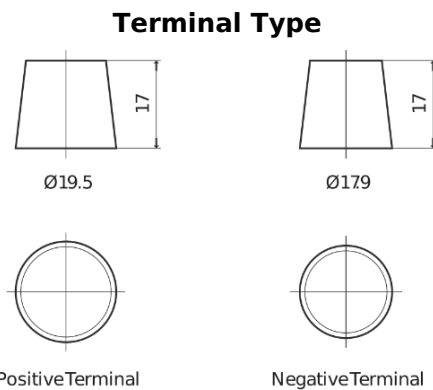

**Product overview**

Batteries for Trucks, Buses, Construction, Agriculture

**StartPRO EG1803**

Part number	EG1803
Technology	Flooded
EAN/GTIN	3661024035446
Voltage	12 V
Capacity	180.0 Ah
CCA	1000 A
Length	513 mm
Width	223 mm
Height	223 mm
Box size	D05
Polarity	ETN 3
Terminal Type	EN taper post
Hold Down	B0
Weights (subject of variation)	42.80 kg