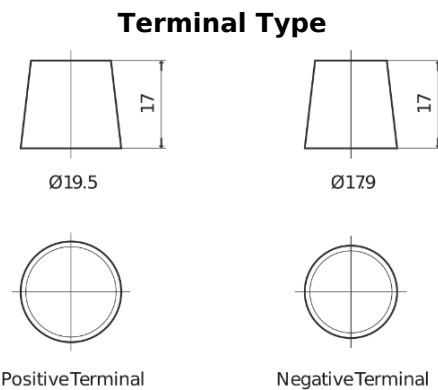

Product overview

Batteries for Trucks, Buses, Construction, Agriculture

StartPRO EG1803

Part number	EG1803
Technology	Flooded
EAN/GTIN	3661024035446
Voltage	12 V
Capacity	180.0 Ah
CCA	1000 A
Length	513 mm
Width	223 mm
Height	223 mm
Box size	D05
Polarity	ETN 3
Terminal Type	EN taper post
Hold Down	B0
Weights (subject of variation)	42.80 kg