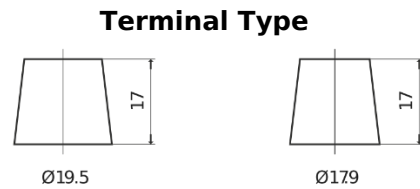

Product overview

Batteries for Trucks, Buses, Construction, Agriculture

EndurancePRO EFB CX2253

Part number	CX2253
Technology	EFB
EAN/GTIN	3661024016704
Voltage	12 V
Capacity	225 Ah
CCA	1150 A
Length	518 mm
Width	274 mm
Height	240 mm
Box size	D06
Polarity	ETN 3
Terminal Type	EN taper post
Hold Down	B0
Weights (subject of variation)	60.10 kg