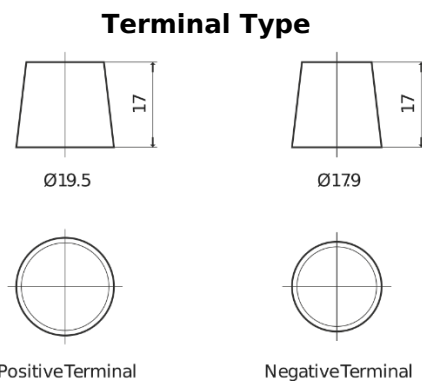

Product overview

Batteries for Marine and Leisure

Equipment ET1600

Part number	ET1600
Technology	Flooded
EAN/GTIN	3661024035873
Voltage	12 V
Capacity	230 Ah
Watt hour	1600 Wh
Length	518 mm
Width	274 mm
Height	240 mm
Box size	D06
Polarity	ETN 3
Terminal Type	EN taper post
Hold Down	B0
Weights (subject of variation)	64.80 kg