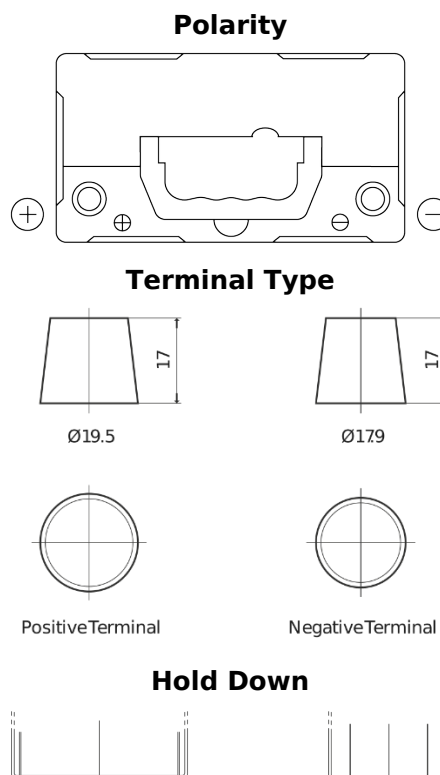

Product overview

Batteries for Cars

Plus CB455

Part number	CB455
Technology	Flooded
EAN/GTIN	3661024014380
Voltage	12 V
Capacity	45 Ah
CCA	330 A
Length	237 mm
Width	127 mm
Height	227 mm
Box size	B24
Polarity	ETN 1
Terminal Type	EN taper post
Hold Down	B0
Weights (subject of variation)	11.40 kg