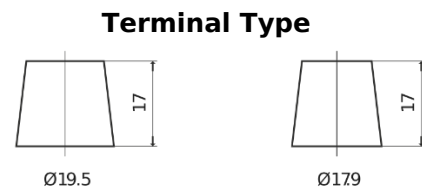

Product overview

Batteries for Trucks, Buses, Construction, Agriculture

Endurance+PRO Gel CD2103

Part number	CD2103
Technology	GEL
EAN/GTIN	3661024016889
Voltage	12 V
Capacity	210 Ah
CCA	1030 A
Length	518 mm
Width	274 mm
Height	240 mm
Box size	D06
Polarity	ETN 3
Terminal Type	EN taper post
Hold Down	B0
Weights (subject of variation)	63.50 kg