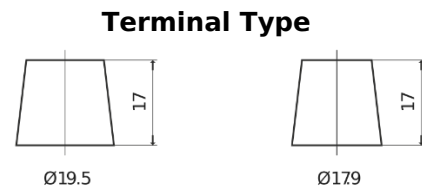

**Product overview**

Batteries for Marine and Leisure

**Equipment GEL ES2400**

Part number	ES2400
Technology	GEL
EAN/GTIN	3661024035750
Voltage	12 V
Capacity	210 Ah
Watt hour	2400 Wh
Length	518 mm
Width	274 mm
Height	240 mm
Box size	D06
Polarity	ETN 3
Terminal Type	EN taper post
Hold Down	B0
Weights (subject of variation)	63.50 kg