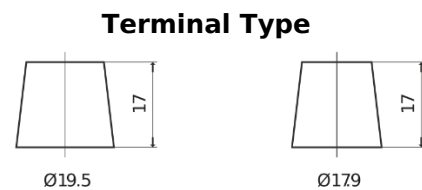

**Product overview**

Batteries for Trucks, Buses, Construction, Agriculture

**Endurance+PRO Gel TD2103T**

Part number	TD2103T
Technology	GEL
EAN/GTIN	3661024057462
Voltage	12 V
Capacity	210 Ah
CCA	800 A
Length	518 mm
Width	274 mm
Height	240 mm
Box size	D06
Polarity	ETN 3
Terminal Type	EN taper post
Hold Down	B0
Weights (subject of variation)	66.00 kg