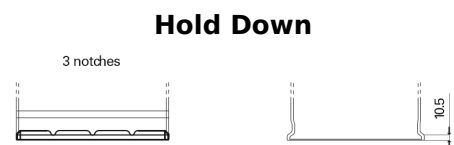

Product overview

Batteries for Trucks, Buses, Construction, Agriculture

StartPRO EG1102

Part number	EG1102
Technology	Flooded
EAN/GTIN	3661024035392
Voltage	12 V
Capacity	110.0 Ah
CCA	750 A
Length	349 mm
Width	175 mm
Height	235 mm
Box size	D02
Polarity	ETN 0
Terminal Type	EN taper post
Hold Down	B1
Weights (subject of variation)	25.40 kg