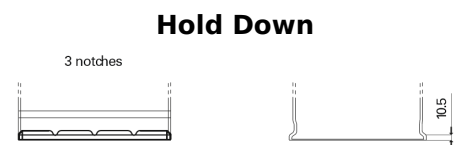

**Product overview**

Batteries for Trucks, Buses, Construction, Agriculture

**StartPRO EG1102**

Part number	EG1102
Technology	Flooded
EAN/GTIN	3661024035392
Voltage	12 V
Capacity	110.0 Ah
CCA	750 A
Length	349 mm
Width	175 mm
Height	235 mm
Box size	D02
Polarity	ETN 0
Terminal Type	EN taper post
Hold Down	B1
Weights (subject of variation)	25.40 kg