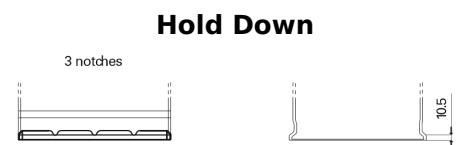

Product overview

Batteries for Trucks, Buses, Construction, Agriculture

StartPRO EG1102

Part number	EG1102
Technology	Flooded
EAN/GTIN	3661024035392
Voltage	12 V
Capacity	110.0 Ah
CCA	750 A
Length	349 mm
Width	175 mm
Height	235 mm
Box size	D02
Polarity	ETN 0
Terminal Type	EN taper post
Hold Down	B1
Weights (subject of variation)	25.40 kg