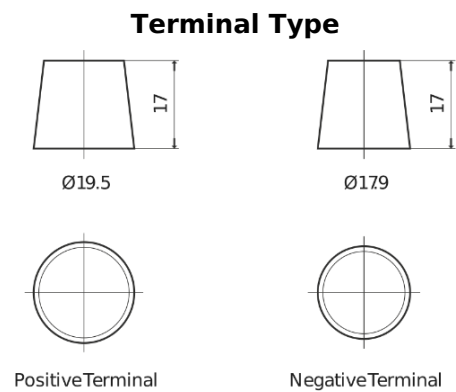

**Product overview**

Batteries for Trucks, Buses, Construction, Agriculture

**StartPRO EG1102**

Part number	EG1102
Technology	Flooded
EAN/GTIN	3661024035392
Voltage	12 V
Capacity	110.0 Ah
CCA	750 A
Length	349 mm
Width	175 mm
Height	235 mm
Box size	D02
Polarity	ETN 0
Terminal Type	EN taper post
Hold Down	B1
Weights (subject of variation)	25.40 kg