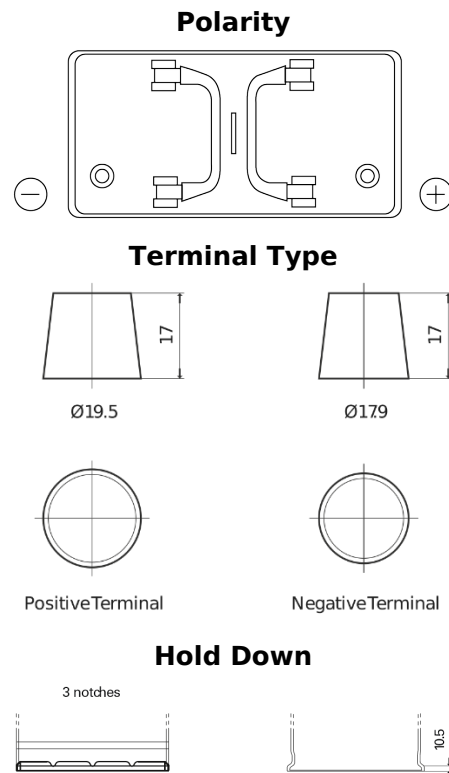

Product overview

Batteries for Trucks, Buses, Construction, Agriculture

StartPRO EG1102

Part number	EG1102
Technology	Flooded
EAN/GTIN	3661024035392
Voltage	12 V
Capacity	110.0 Ah
CCA	750 A
Length	349 mm
Width	175 mm
Height	235 mm
Box size	D02
Polarity	ETN 0
Terminal Type	EN taper post
Hold Down	B1
Weights (subject of variation)	25.40 kg