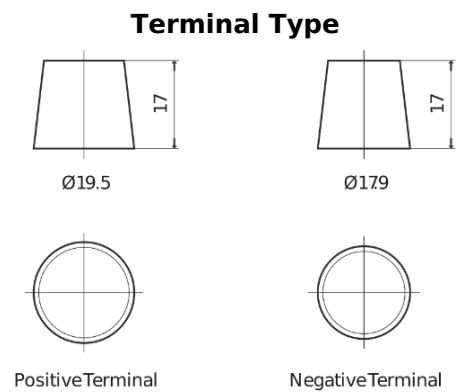

Product overview

Batteries for Trucks, Buses, Construction, Agriculture

StartPRO EG1102

Part number	EG1102
Technology	Flooded
EAN/GTIN	3661024035392
Voltage	12 V
Capacity	110.0 Ah
CCA	750 A
Length	349 mm
Width	175 mm
Height	235 mm
Box size	D02
Polarity	ETN 0
Terminal Type	EN taper post
Hold Down	B1
Weights (subject of variation)	25.40 kg