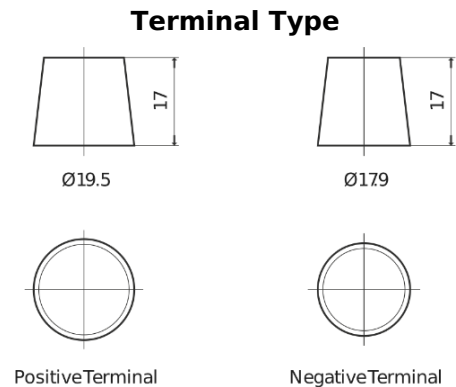

Product overview

Batteries for Trucks, Buses, Construction, Agriculture

StartPRO EG1101

Part number	EG1101
Technology	Flooded
EAN/GTIN	3661024035385
Voltage	12 V
Capacity	110.0 Ah
CCA	750 A
Length	349 mm
Width	175 mm
Height	235 mm
Box size	D02
Polarity	ETN 1
Terminal Type	EN taper post
Hold Down	B0
Weights (subject of variation)	25.40 kg