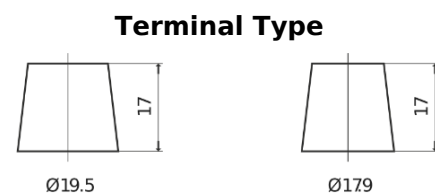

Product overview

Batteries for Trucks, Buses, Construction, Agriculture

PowerPRO EF2353

Part number	EF2353
Technology	Flooded
EAN/GTIN	3661024035323
Voltage	12 V
Capacity	235.0 Ah
CCA	1300 A
Length	518 mm
Width	274 mm
Height	240 mm
Box size	D06
Polarity	ETN 3
Terminal Type	EN taper post
Hold Down	B0
Weights (subject of variation)	56.30 kg