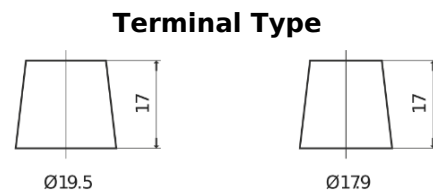

Product overview

Batteries for Trucks, Buses, Construction, Agriculture

PowerPRO EF2353

Part number	EF2353
Technology	Flooded
EAN/GTIN	3661024035323
Voltage	12 V
Capacity	235.0 Ah
CCA	1300 A
Length	518 mm
Width	274 mm
Height	240 mm
Box size	D06
Polarity	ETN 3
Terminal Type	EN taper post
Hold Down	B0
Weights (subject of variation)	56.30 kg