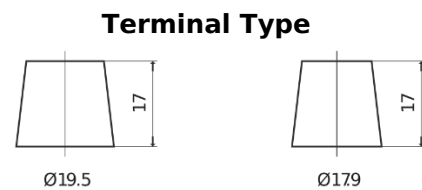

**Product overview**

Batteries for Trucks, Buses, Construction, Agriculture

**PowerPRO Agri&Construction TJ1723**

Part number	TJ1723
Technology	Flooded
EAN/GTIN	3661024056731
Voltage	12 V
Capacity	172 Ah
CCA	1390 A
Length	513 mm
Width	223 mm
Height	223 mm
Box size	D05
Polarity	ETN 3
Terminal Type	EN taper post
Hold Down	B0
Weights (subject of variation)	48.80 kg