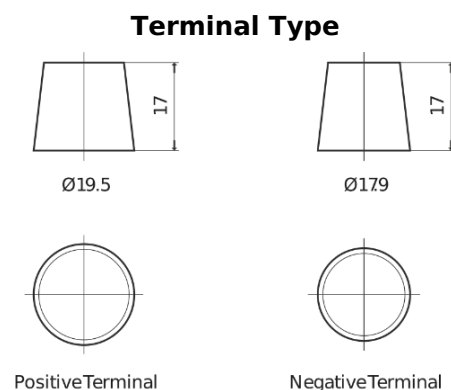

**Product overview**

Batteries for Trucks, Buses, Construction, Agriculture

**PowerPRO EF1853**

Part number	EF1853
Technology	Flooded
EAN/GTIN	3661024035316
Voltage	12 V
Capacity	185.0 Ah
CCA	1150 A
Length	513 mm
Width	223 mm
Height	223 mm
Box size	D05
Polarity	ETN 3
Terminal Type	EN taper post
Hold Down	B0
Weights (subject of variation)	43.90 kg