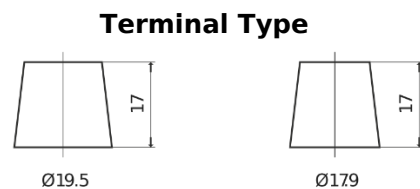

Product overview

Batteries for Trucks, Buses, Construction, Agriculture

PowerPRO Agri&Construction FJ1723

Part number	FJ1723
Technology	Flooded
EAN/GTIN	3661024046602
Voltage	12 V
Capacity	172 Ah
CCA	1390 A
Length	513 mm
Width	223 mm
Height	223 mm
Box size	D05
Polarity	ETN 3
Terminal Type	EN taper post
Hold Down	B0
Weights (subject of variation)	48.80 kg