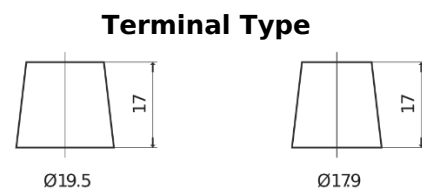

Product overview

Batteries for Trucks, Buses, Construction, Agriculture

PowerPRO EF1251

Part number	EF1251
Technology	Flooded
EAN/GTIN	3661024037952
Voltage	12 V
Capacity	125.0 Ah
CCA	850 A
Length	349 mm
Width	175 mm
Height	285 mm
Box size	D03
Polarity	ETN 1
Terminal Type	EN taper post
Hold Down	B0
Weights (subject of variation)	31.00 kg