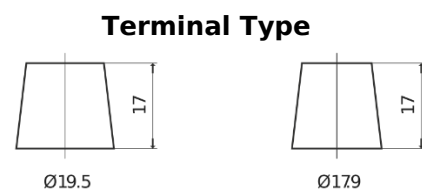

Product overview

Batteries for Trucks, Buses, Construction, Agriculture

PowerPRO Agri&Construction EJ1723

Part number	EJ1723
Technology	Flooded
EAN/GTIN	3661024036917
Voltage	12 V
Capacity	172 Ah
CCA	1390 A
Length	513 mm
Width	223 mm
Height	223 mm
Box size	D05
Polarity	ETN 3
Terminal Type	EN taper post
Hold Down	B0
Weights (subject of variation)	48.80 kg