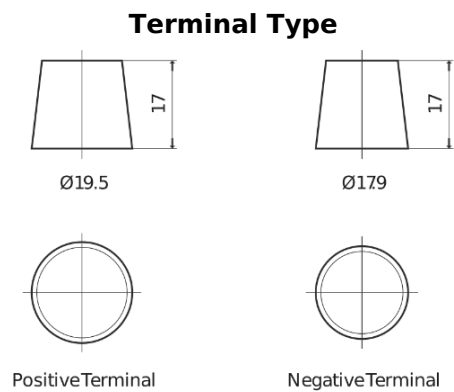

**Product overview**

Batteries for Trucks, Buses, Construction, Agriculture

**PowerPRO EF1250**

Part number	EF1250
Technology	Flooded
EAN/GTIN	3661024037945
Voltage	12 V
Capacity	125.0 Ah
CCA	850 A
Length	349 mm
Width	175 mm
Height	285 mm
Box size	D03
Polarity	ETN 0
Terminal Type	EN taper post
Hold Down	B0
Weights (subject of variation)	31.00 kg