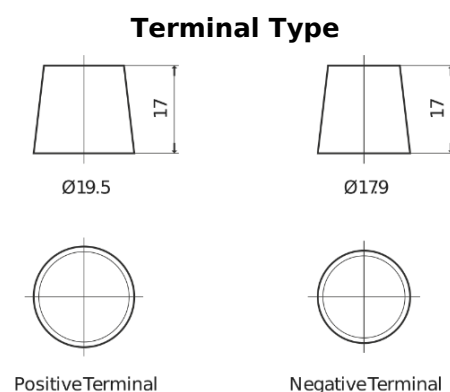

**Product overview**

Batteries for Trucks, Buses, Construction, Agriculture

**StrongPRO EFB+ EE2353**

Part number	EE2353
Technology	EFB
EAN/GTIN	3661024036870
Voltage	12 V
Capacity	235.0 Ah
CCA	1200 A
Length	518 mm
Width	274 mm
Height	240 mm
Box size	D06
Polarity	ETN 3
Terminal Type	EN taper post
Hold Down	B0
Weights (subject of variation)	58.20 kg