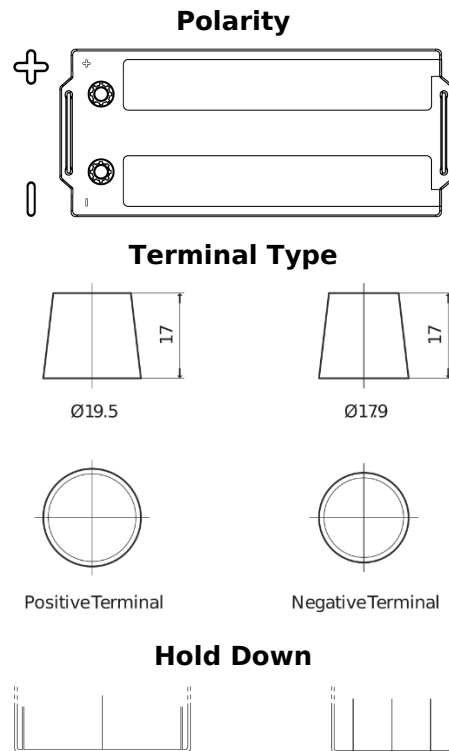

Product overview

Batteries for Trucks, Buses, Construction, Agriculture

PowerPRO FF1853

Part number	FF1853
Technology	Flooded
EAN/GTIN	3661024045315
Voltage	12 V
Capacity	185 Ah
CCA	1150 A
Length	513 mm
Width	223 mm
Height	223 mm
Box size	D05
Polarity	ETN 3
Terminal Type	EN taper post
Hold Down	B0
Weights (subject of variation)	43.90 kg