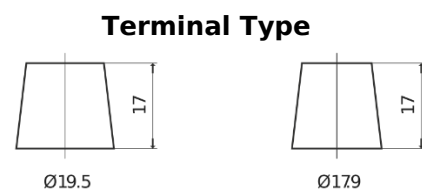

Product overview

Batteries for Trucks, Buses, Construction, Agriculture

PowerPRO EF1853

Part number	EF1853
Technology	Flooded
EAN/GTIN	3661024035316
Voltage	12 V
Capacity	185 Ah
CCA	1150 A
Length	513 mm
Width	223 mm
Height	223 mm
Box size	D05
Polarity	ETN 3
Terminal Type	EN taper post
Hold Down	B0
Weights (subject of variation)	43.90 kg