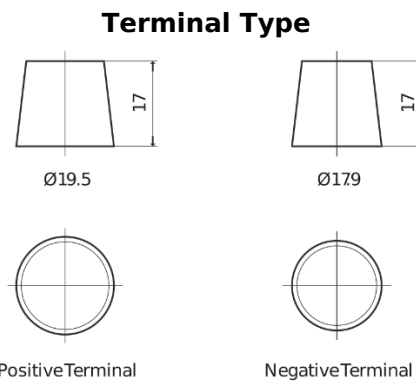

Product overview

Batteries for Trucks, Buses, Construction, Agriculture

Endurance+PRO Gel ED851T

Part number	ED851T
Technology	GEL
EAN/GTIN	3661024037884
Voltage	12 V
Capacity	85.0 Ah
CCA	350 A
Length	349 mm
Width	175 mm
Height	235 mm
Box size	D02
Polarity	ETN 1
Terminal Type	EN taper post
Hold Down	B0
Weights (subject of variation)	29.50 kg