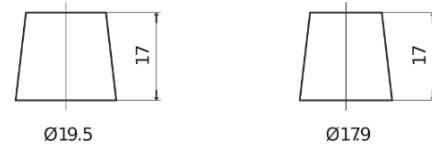

**Product overview**

Batteries for Trucks, Buses, Construction, Agriculture

**Endurance+PRO Gel ED851T**

|                                |               |
|--------------------------------|---------------|
| Part number                    | ED851T        |
| Technology                     | GEL           |
| EAN/GTIN                       | 3661024037884 |
| Voltage                        | 12 V          |
| Capacity                       | 85.0 Ah       |
| CCA                            | 350 A         |
| Length                         | 349 mm        |
| Width                          | 175 mm        |
| Height                         | 235 mm        |
| Box size                       | D02           |
| Polarity                       | ETN 1         |
| Terminal Type                  | EN taper post |
| Hold Down                      | B0            |
| Weights (subject of variation) | 29.50 kg      |

**Polarity**

**Terminal Type**

Positive Terminal

Negative Terminal

**Hold Down**

Design, features and specifications are subject to change without notice. We disclaim any representation or warranty, express or implied, concerning the data or recommendations, and in no event shall be liable for any loss or damage claimed to have arisen as a result. Some products may not be available in your local market.