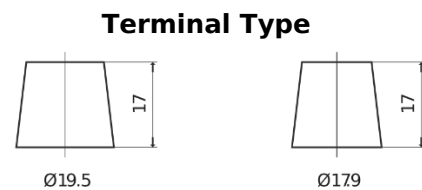

**Product overview**

Batteries for Trucks, Buses, Construction, Agriculture

**Endurance+PRO Gel ED2103T**

Part number	ED2103T
Technology	GEL
EAN/GTIN	3661024037624
Voltage	12 V
Capacity	210.0 Ah
CCA	800 A
Length	518 mm
Width	274 mm
Height	240 mm
Box size	D06
Polarity	ETN 3
Terminal Type	EN taper post
Hold Down	B0
Weights (subject of variation)	66.00 kg