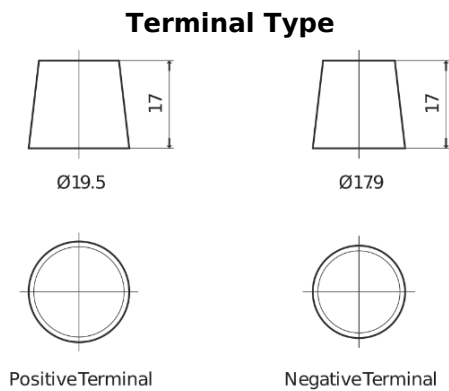

**Product overview**

Batteries for Trucks, Buses, Construction, Agriculture

**Endurance+PRO Gel ED2103**

Part number	ED2103
Technology	GEL
EAN/GTIN	3661024037341
Voltage	12 V
Capacity	210.0 Ah
CCA	1030 A
Length	518 mm
Width	274 mm
Height	240 mm
Box size	D06
Polarity	ETN 3
Terminal Type	EN taper post
Hold Down	B0
Weights (subject of variation)	63.50 kg