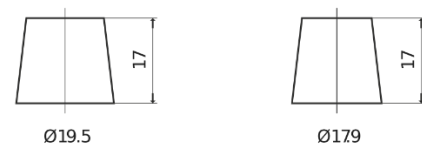

**Product overview**

Batteries for Cars

**Technica TB454**

Part number	TB454
Technology	Flooded
EAN/GTIN	3661024054379
Voltage	12 V
Capacity	45 Ah
CCA	330 A
Length	237 mm
Width	127 mm
Height	227 mm
Box size	B24
Polarity	ETN 0
Terminal Type	EN taper post
Hold Down	B0
Weights (subject of variation)	11.40 kg

**Polarity**

**Terminal Type**

Positive Terminal

Negative Terminal

**Hold Down**

Design, features and specifications are subject to change without notice. We disclaim any representation or warranty, express or implied, concerning the data or recommendations, and in no event shall be liable for any loss or damage claimed to have arisen as a result. Some products may not be available in your local market.