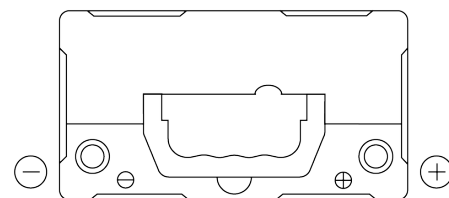

**Product overview**

Batteries for Cars

**Technica TB454**

Part number	TB454
Technology	Flooded
EAN/GTIN	3661024054379
Voltage	12 V
Capacity	45 Ah
CCA	330 A
Length	237 mm
Width	127 mm
Height	227 mm
Box size	B24
Polarity	ETN 0
Terminal Type	EN taper post
Hold Down	B0
Weights (subject of variation)	11.40 kg

**Polarity**

**Terminal Type**

Positive Terminal

Negative Terminal

**Hold Down**

Design, features and specifications are subject to change without notice. We disclaim any representation or warranty, express or implied, concerning the data or recommendations, and in no event shall be liable for any loss or damage claimed to have arisen as a result. Some products may not be available in your local market.