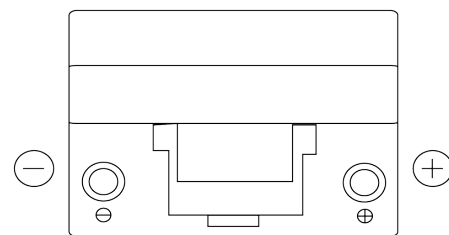

Product overview

Batteries for Cars

Classic EC904

Part number	EC904
Technology	Flooded
EAN/GTIN	3661024034753
Voltage	12 V
Capacity	90.0 Ah
CCA	680 A
Length	306 mm
Width	173 mm
Height	222 mm
Box size	D31
Polarity	ETN 0
Terminal Type	EN taper post
Hold Down	Korean B1
Weights (subject of variation)	19.90 kg

Polarity

Terminal Type

Positive Terminal

Negative Terminal

Hold Down

Design, features and specifications are subject to change without notice. We disclaim any representation or warranty, express or implied, concerning the data or recommendations, and in no event shall be liable for any loss or damage claimed to have arisen as a result. Some products may not be available in your local market.