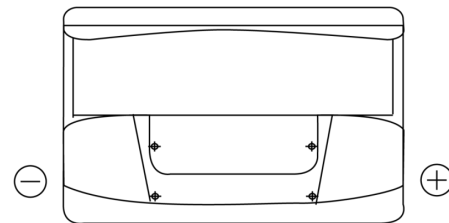

Product overview

Batteries for Cars

Classic EC700

Part number	EC700
Technology	Flooded
EAN/GTIN	3661024034821
Voltage	12 V
Capacity	70.0 Ah
CCA	640 A
Length	278 mm
Width	175 mm
Height	190 mm
Box size	L03
Polarity	ETN 0
Terminal Type	EN taper post
Hold Down	B13
Weights (subject of variation)	16.00 kg

Polarity

Terminal Type

Positive Terminal

Negative Terminal

Hold Down

Design, features and specifications are subject to change without notice. We disclaim any representation or warranty, express or implied, concerning the data or recommendations, and in no event shall be liable for any loss or damage claimed to have arisen as a result. Some products may not be available in your local market.