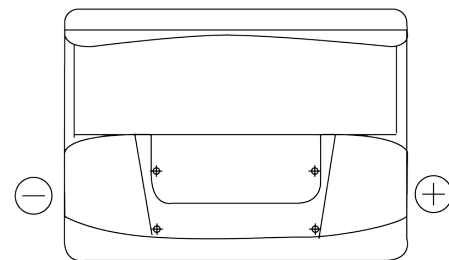

Product overview

Batteries for Cars

Classic EC550

Part number	EC550
Technology	Flooded
EAN/GTIN	3661024034807
Voltage	12 V
Capacity	55.0 Ah
CCA	460 A
Length	242 mm
Width	175 mm
Height	190 mm
Box size	L02
Polarity	ETN 0
Terminal Type	EN taper post
Hold Down	B13
Weights (subject of variation)	13.50 kg

Polarity

Terminal Type

Positive Terminal

Negative Terminal

Hold Down

Design, features and specifications are subject to change without notice. We disclaim any representation or warranty, express or implied, concerning the data or recommendations, and in no event shall be liable for any loss or damage claimed to have arisen as a result. Some products may not be available in your local market.