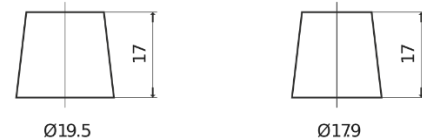

Terminal Type

Positive Terminal

Negative Terminal