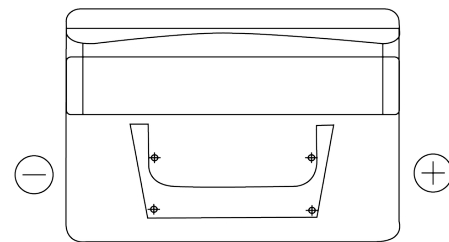

Product overview

Batteries for Cars

Classic EC542

Part number	EC542
Technology	Flooded
EAN/GTIN	3661024034852
Voltage	12 V
Capacity	54.0 Ah
CCA	500 A
Length	242 mm
Width	175 mm
Height	175 mm
Box size	LB2
Polarity	ETN 0
Terminal Type	EN taper post
Hold Down	B13
Weights (subject of variation)	12.90 kg

Polarity

Terminal Type

Positive Terminal

Negative Terminal

Hold Down

Design, features and specifications are subject to change without notice. We disclaim any representation or warranty, express or implied, concerning the data or recommendations, and in no event shall be liable for any loss or damage claimed to have arisen as a result. Some products may not be available in your local market.