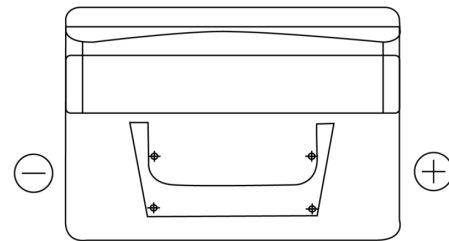

Product overview

Batteries for Cars

Classic EC542

Part number	EC542
Technology	Flooded
EAN/GTIN	3661024034852
Voltage	12 V
Capacity	54.0 Ah
CCA	500 A
Length	242 mm
Width	175 mm
Height	175 mm
Box size	LB2
Polarity	ETN 0
Terminal Type	EN taper post
Hold Down	B13
Weights (subject of variation)	12.90 kg

Polarity

Terminal Type

Hold Down

Design, features and specifications are subject to change without notice. We disclaim any representation or warranty, express or implied, concerning the data or recommendations, and in no event shall be liable for any loss or damage claimed to have arisen as a result. Some products may not be available in your local market.