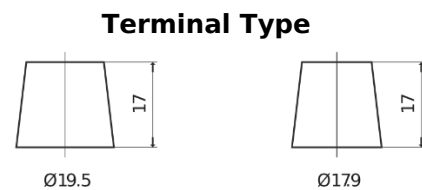

Product overview

Batteries for Trucks, Buses, Construction, Agriculture

EndurancePRO EFB EX1803

Part number	EX1803
Technology	EFB
EAN/GTIN	3661024036696
Voltage	12 V
Capacity	180 Ah
CCA	1000 A
Length	513 mm
Width	223 mm
Height	223 mm
Box size	D05
Polarity	ETN 3
Terminal Type	EN taper post
Hold Down	B0
Weights (subject of variation)	46.10 kg