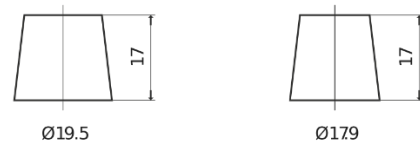

**Product overview**

Batteries for Cars

**Formula FB454**

Part number	FB454
Technology	Flooded
EAN/GTIN	3661024044370
Voltage	12 V
Capacity	45 Ah
CCA	330 A
Length	237 mm
Width	127 mm
Height	227 mm
Box size	B24
Polarity	ETN 0
Terminal Type	EN taper post
Hold Down	B0
Weights (subject of variation)	11.40 kg

**Polarity**

**Terminal Type**

Positive Terminal

Negative Terminal

**Hold Down**

Design, features and specifications are subject to change without notice. We disclaim any representation or warranty, express or implied, concerning the data or recommendations, and in no event shall be liable for any loss or damage claimed to have arisen as a result. Some products may not be available in your local market.