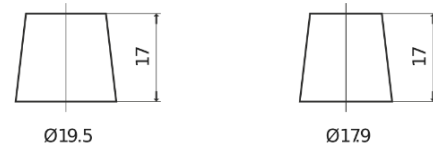

**Product overview**

Batteries for Cars

**Excell EB950**

Part number	EB950
Technology	Flooded
EAN/GTIN	3661024034586
Voltage	12 V
Capacity	95.0 Ah
CCA	800 A
Length	353 mm
Width	175 mm
Height	190 mm
Box size	L05
Polarity	ETN 0
Terminal Type	EN taper post
Hold Down	B13
Weights (subject of variation)	21.60 kg

**Polarity**

**Terminal Type**

Positive Terminal

Negative Terminal

**Hold Down**

Design, features and specifications are subject to change without notice. We disclaim any representation or warranty, express or implied, concerning the data or recommendations, and in no event shall be liable for any loss or damage claimed to have arisen as a result. Some products may not be available in your local market.