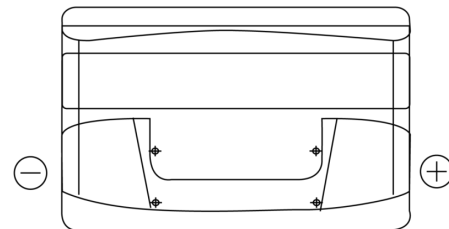

**Product overview**

Batteries for Cars

**Excell EB950**

Part number	EB950
Technology	Flooded
EAN/GTIN	3661024034586
Voltage	12 V
Capacity	95.0 Ah
CCA	800 A
Length	353 mm
Width	175 mm
Height	190 mm
Box size	L05
Polarity	ETN 0
Terminal Type	EN taper post
Hold Down	B13
Weights (subject of variation)	21.60 kg

**Polarity**

**Terminal Type**

Positive Terminal

Negative Terminal

**Hold Down**

Design, features and specifications are subject to change without notice. We disclaim any representation or warranty, express or implied, concerning the data or recommendations, and in no event shall be liable for any loss or damage claimed to have arisen as a result. Some products may not be available in your local market.