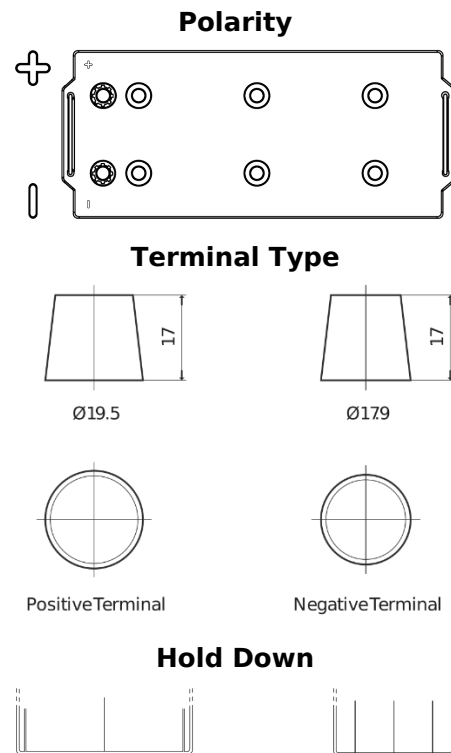

Product overview

Batteries for Trucks, Buses, Construction, Agriculture

StartPRO FG1803

Part number	FG1803
Technology	Flooded
EAN/GTIN	3661024045445
Voltage	12 V
Capacity	180 Ah
CCA	1000 A
Length	513 mm
Width	223 mm
Height	223 mm
Box size	D05
Polarity	ETN 3
Terminal Type	EN taper post
Hold Down	B0
Weights (subject of variation)	42.80 kg