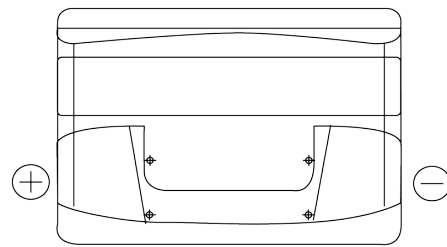

Product overview

Batteries for Cars

Excell EB741

| | |
|--------------------------------|---------------|
| Part number | EB741 |
| Technology | Flooded |
| EAN/GTIN | 3661024034562 |
| Voltage | 12 V |
| Capacity | 74.0 Ah |
| CCA | 680 A |
| Length | 278 mm |
| Width | 175 mm |
| Height | 190 mm |
| Box size | L03 |
| Polarity | ETN 1 |
| Terminal Type | EN taper post |
| Hold Down | B13 |
| Weights (subject of variation) | 16.60 kg |

Polarity

Terminal Type

Positive Terminal

Negative Terminal

Hold Down

Design, features and specifications are subject to change without notice. We disclaim any representation or warranty, express or implied, concerning the data or recommendations, and in no event shall be liable for any loss or damage claimed to have arisen as a result. Some products may not be available in your local market.