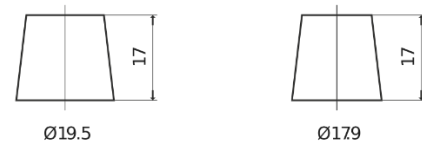

Product overview

Batteries for Cars

Excell EB740

Part number	EB740
Technology	Flooded
EAN/GTIN	3661024034555
Voltage	12 V
Capacity	74.0 Ah
CCA	680 A
Length	278 mm
Width	175 mm
Height	190 mm
Box size	L03
Polarity	ETN 0
Terminal Type	EN taper post
Hold Down	B13
Weights (subject of variation)	16.60 kg

Polarity

Terminal Type

Positive Terminal

Negative Terminal

Hold Down

Design, features and specifications are subject to change without notice. We disclaim any representation or warranty, express or implied, concerning the data or recommendations, and in no event shall be liable for any loss or damage claimed to have arisen as a result. Some products may not be available in your local market.