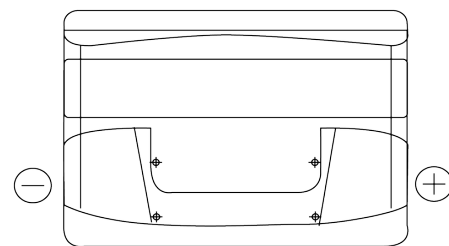

Product overview

Batteries for Cars

Excell EB712

Part number	EB712
Technology	Flooded
EAN/GTIN	3661024034647
Voltage	12 V
Capacity	71.0 Ah
CCA	670 A
Length	278 mm
Width	175 mm
Height	175 mm
Box size	LB3
Polarity	ETN 0
Terminal Type	EN taper post
Hold Down	B13
Weights (subject of variation)	15.30 kg

Polarity

Terminal Type

Positive Terminal

Negative Terminal

Hold Down

Design, features and specifications are subject to change without notice. We disclaim any representation or warranty, express or implied, concerning the data or recommendations, and in no event shall be liable for any loss or damage claimed to have arisen as a result. Some products may not be available in your local market.