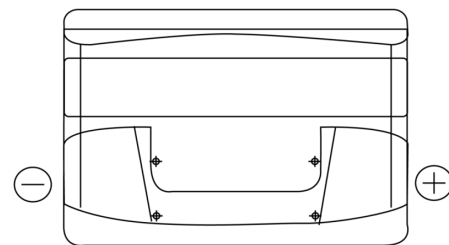

**Product overview**

Batteries for Cars

**Excell EB712**

Part number	EB712
Technology	Flooded
EAN/GTIN	3661024034647
Voltage	12 V
Capacity	71.0 Ah
CCA	670 A
Length	278 mm
Width	175 mm
Height	175 mm
Box size	LB3
Polarity	ETN 0
Terminal Type	EN taper post
Hold Down	B13
Weights (subject of variation)	15.30 kg

**Polarity**

**Terminal Type**

Positive Terminal

Negative Terminal

**Hold Down**

Design, features and specifications are subject to change without notice. We disclaim any representation or warranty, express or implied, concerning the data or recommendations, and in no event shall be liable for any loss or damage claimed to have arisen as a result. Some products may not be available in your local market.