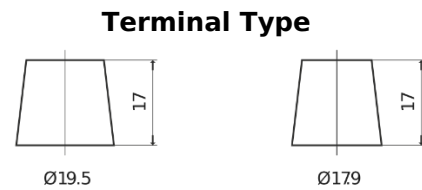

Product overview

Batteries for Marine and Leisure

Equipment ET1300

Part number	ET1300
Technology	Flooded
EAN/GTIN	3661024035880
Voltage	12 V
Capacity	180 Ah
Watt hour	1300 Wh
Length	513 mm
Width	223 mm
Height	223 mm
Box size	D05
Polarity	ETN 3
Terminal Type	EN taper post
Hold Down	B0
Weights (subject of variation)	49.70 kg