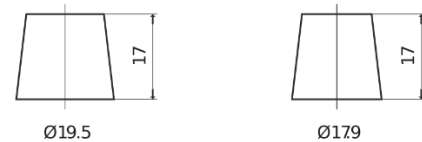

Product overview

Batteries for Cars

Excell EB712

Part number	EB712
Technology	Flooded
EAN/GTIN	3661024034647
Voltage	12 V
Capacity	71.0 Ah
CCA	670 A
Length	278 mm
Width	175 mm
Height	175 mm
Box size	LB3
Polarity	ETN 0
Terminal Type	EN taper post
Hold Down	B13
Weights (subject of variation)	15.30 kg

Polarity

Terminal Type

Positive Terminal

Negative Terminal

Hold Down

Design, features and specifications are subject to change without notice. We disclaim any representation or warranty, express or implied, concerning the data or recommendations, and in no event shall be liable for any loss or damage claimed to have arisen as a result. Some products may not be available in your local market.