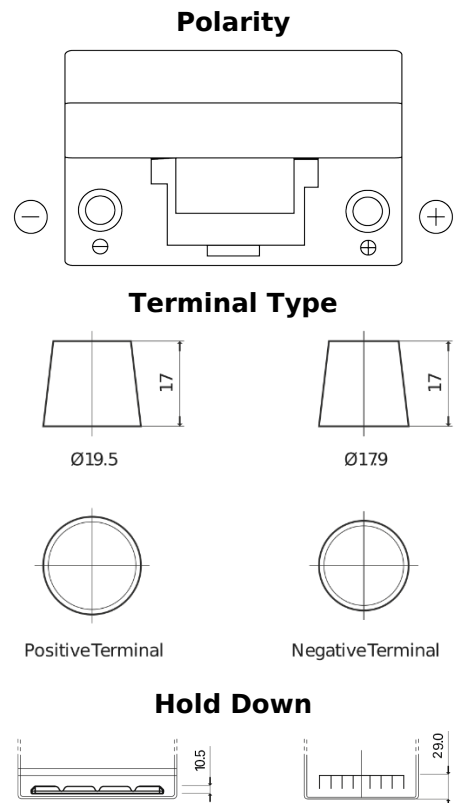

Product overview

Batteries for Cars

Excell EB704

Part number	EB704
Technology	Flooded
EAN/GTIN	3661024034432
Voltage	12 V
Capacity	70.0 Ah
CCA	540 A
Length	270 mm
Width	173 mm
Height	222 mm
Box size	D26
Polarity	ETN 0
Terminal Type	EN taper post
Hold Down	Korean B1+B6
Weights (subject of variation)	16.10 kg