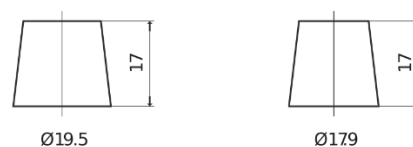

**Product overview**

Batteries for Cars

**Excell EB621**

Part number	EB621
Technology	Flooded
EAN/GTIN	3661024034548
Voltage	12 V
Capacity	62.0 Ah
CCA	540 A
Length	242 mm
Width	175 mm
Height	190 mm
Box size	L02
Polarity	ETN 1
Terminal Type	EN taper post
Hold Down	B13
Weights (subject of variation)	14.20 kg

**Polarity**

**Terminal Type**

Positive Terminal

Negative Terminal

**Hold Down**

Design, features and specifications are subject to change without notice. We disclaim any representation or warranty, express or implied, concerning the data or recommendations, and in no event shall be liable for any loss or damage claimed to have arisen as a result. Some products may not be available in your local market.