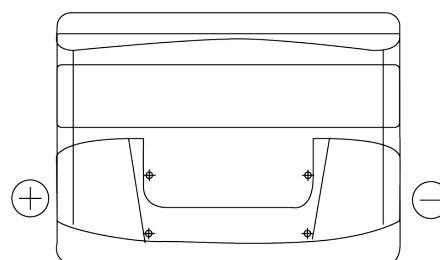

**Product overview**

Batteries for Cars

**Excell EB621**

Part number	EB621
Technology	Flooded
EAN/GTIN	3661024034548
Voltage	12 V
Capacity	62.0 Ah
CCA	540 A
Length	242 mm
Width	175 mm
Height	190 mm
Box size	L02
Polarity	ETN 1
Terminal Type	EN taper post
Hold Down	B13
Weights (subject of variation)	14.20 kg

**Polarity**

**Terminal Type**

Positive Terminal

Negative Terminal

**Hold Down**

Design, features and specifications are subject to change without notice. We disclaim any representation or warranty, express or implied, concerning the data or recommendations, and in no event shall be liable for any loss or damage claimed to have arisen as a result. Some products may not be available in your local market.