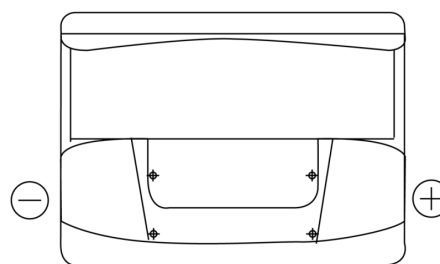

**Product overview**

Batteries for Cars

**Excell EB620**

Part number	EB620
Technology	Flooded
EAN/GTIN	3661024034531
Voltage	12 V
Capacity	62.0 Ah
CCA	540 A
Length	242 mm
Width	175 mm
Height	190 mm
Box size	L02
Polarity	ETN 0
Terminal Type	EN taper post
Hold Down	B13
Weights (subject of variation)	14.20 kg

**Polarity**

**Terminal Type**

Positive Terminal

Negative Terminal

**Hold Down**

Design, features and specifications are subject to change without notice. We disclaim any representation or warranty, express or implied, concerning the data or recommendations, and in no event shall be liable for any loss or damage claimed to have arisen as a result. Some products may not be available in your local market.