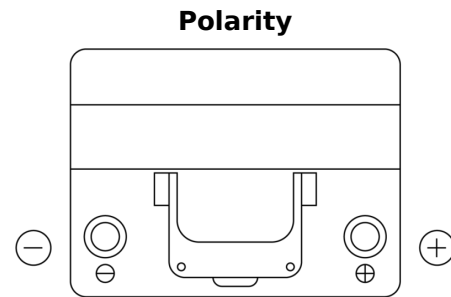

**Product overview**

Batteries for Cars

**Excell EB604**

Part number	EB604
Technology	Flooded
EAN/GTIN	3661024034418
Voltage	12 V
Capacity	60.0 Ah
CCA	480 A
Length	230 mm
Width	173 mm
Height	222 mm
Box size	D23
Polarity	ETN 0
Terminal Type	EN taper post
Hold Down	Korean B1
Weights (subject of variation)	14.60 kg