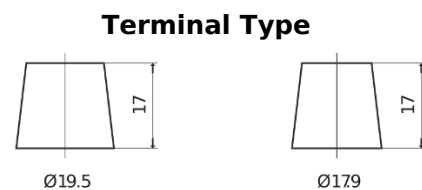

**Product overview**

Batteries for Trucks, Buses, Construction, Agriculture

**PowerPRO Agri&Construction TJ1523**

Part number	TJ1523
Technology	Flooded
EAN/GTIN	3661024056724
Voltage	12 V
Capacity	152 Ah
CCA	1130 A
Length	513 mm
Width	189 mm
Height	223 mm
Box size	D04
Polarity	ETN 3
Terminal Type	EN taper post
Hold Down	B0
Weights (subject of variation)	40.30 kg