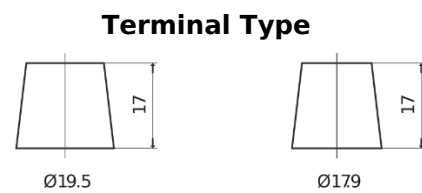

**Product overview**

Batteries for Trucks, Buses, Construction, Agriculture

**PowerPRO Agri&Construction TJ1523**

Part number	TJ1523
Technology	Flooded
EAN/GTIN	3661024056724
Voltage	12 V
Capacity	152 Ah
CCA	1130 A
Length	513 mm
Width	189 mm
Height	223 mm
Box size	D04
Polarity	ETN 3
Terminal Type	EN taper post
Hold Down	B0
Weights (subject of variation)	40.30 kg