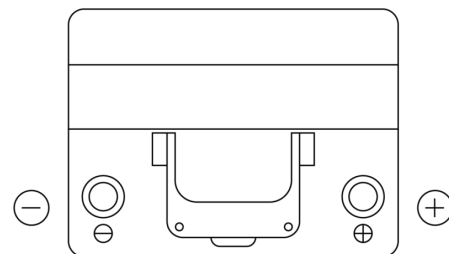

Product overview

Batteries for Cars

Excell EB604

Part number	EB604
Technology	Flooded
EAN/GTIN	3661024034418
Voltage	12 V
Capacity	60.0 Ah
CCA	480 A
Length	230 mm
Width	173 mm
Height	222 mm
Box size	D23
Polarity	ETN 0
Terminal Type	EN taper post
Hold Down	Korean B1
Weights (subject of variation)	14.60 kg

Polarity

Terminal Type

Hold Down

Design, features and specifications are subject to change without notice. We disclaim any representation or warranty, express or implied, concerning the data or recommendations, and in no event shall be liable for any loss or damage claimed to have arisen as a result. Some products may not be available in your local market.