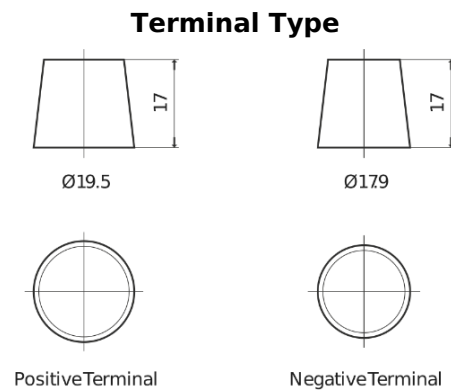

**Product overview**

Batteries for Cars

**Excell EB604**

Part number	EB604
Technology	Flooded
EAN/GTIN	3661024034418
Voltage	12 V
Capacity	60.0 Ah
CCA	480 A
Length	230 mm
Width	173 mm
Height	222 mm
Box size	D23
Polarity	ETN 0
Terminal Type	EN taper post
Hold Down	Korean B1
Weights (subject of variation)	14.60 kg