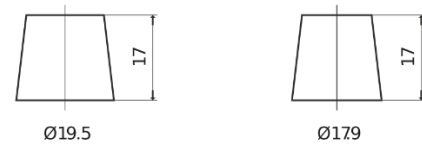

Product overview

Batteries for Cars

Excell EB602

Part number	EB602
Technology	Flooded
EAN/GTIN	3661024034630
Voltage	12 V
Capacity	60.0 Ah
CCA	540 A
Length	242 mm
Width	175 mm
Height	175 mm
Box size	LB2
Polarity	ETN 0
Terminal Type	EN taper post
Hold Down	B13
Weights (subject of variation)	12.90 kg

Polarity

Terminal Type

Positive Terminal

Negative Terminal

Hold Down

Design, features and specifications are subject to change without notice. We disclaim any representation or warranty, express or implied, concerning the data or recommendations, and in no event shall be liable for any loss or damage claimed to have arisen as a result. Some products may not be available in your local market.