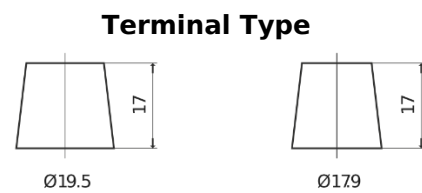

Product overview

Batteries for Trucks, Buses, Construction, Agriculture

PowerPRO Agri&Construction FJ1523

Part number	FJ1523
Technology	Flooded
EAN/GTIN	3661024046596
Voltage	12 V
Capacity	152 Ah
CCA	1130 A
Length	513 mm
Width	189 mm
Height	223 mm
Box size	D04
Polarity	ETN 3
Terminal Type	EN taper post
Hold Down	B0
Weights (subject of variation)	40.30 kg