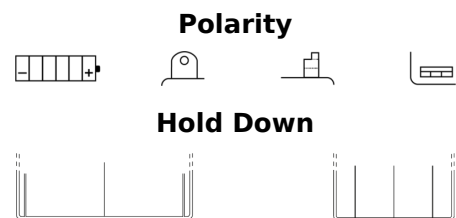

**Product overview**

Batteries for Motorcycles, ATVs, Snowmobiles, Garden

**Conventional EB5L-B**

Part number	EB5L-B
Technology	Flooded
EAN/GTIN	3661024033138
Voltage	12 V
Capacity	5.0 Ah
CCA	65 A
Length	120 mm
Width	60 mm
Height	130 mm
Box size	C38
Polarity	ETN 0
Terminal Type	M06
Hold Down	B0
Weights (subject of variation)	2.00 kg